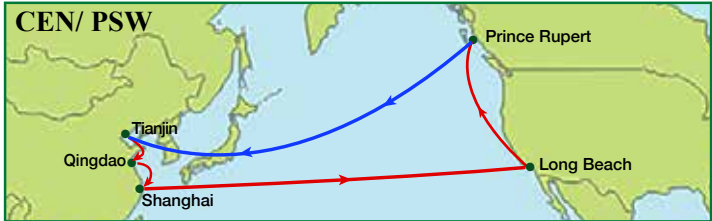

CEN/ PSW

From	To Dep/Arr	Vancouver	
		Wed	Thu
Tianjin	Fri	19	27
Qingdao	Mon	18	26
Shanghai	Thu	14	22