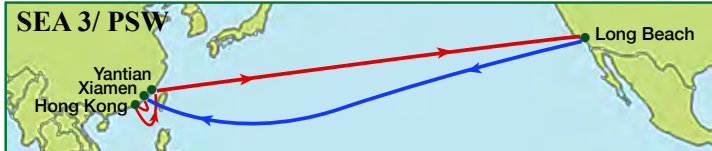

### HTW/ PSW

From	To Dep/Arr	Vancouver	
		Mon	Mon
Laem Chabang	Wed	27	35
Cai Mep	Sat	24	32
Taipei	Wed	20	28
Kaohsiung	Sat	17	25
Yantian	Tue	14	22

### CEN/ PSW

From	To Dep/Arr	Vancouver	
		Wed	Thu
Tianjin	Fri	19	27
Qingdao	Mon	18	26
Shanghai	Thu	14	22

### SEA/ PSW

From	To Dep/Arr	Vancouver	
		Wed	
Laem Chabang	Sun	26	
Cai Mep	Wed	23	
Xiamen	Sun	18	
Ningbo	Wed	15	

### SEA 3/ PSW

From	To Dep/Arr	Vancouver	
		Tue	
Xiamen	Fri	19	
Hong Kong	Sun	17	
Yantian	Tue	15	