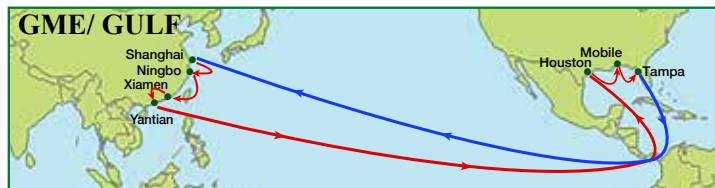

From	To	New York	Savannah	Charleston
	Dep/Arr	Tue	Sun	Wed
Laem Chabang	Fri	40	45	48
Cai Mep	Mon	37	42	45
Yangpu	Wed	35	40	43
Hong Kong	Sat	32	37	40
Yantian	Sun	31	36	39
Xiamen	Tue	29	34	37
Shanghai	Thu	27	32	35

\*Westbound Charleston to Laem Chabang via Cape of Good Hope

From	To	Halifax	New York	Norfolk	Savannah	Charleston
	Dep/Arr	Sun	Wed	Mon	Thu	Tue
Kaohsiung	Tue	48	51	56	59	64
Haiphong	Sat	44	47	52	55	60
Cai Mep	Tue	41	44	49	52	57
Port Klang	Sat	37	40	45	48	53
Singapore	Tue	34	37	42	45	50
Colombo	Sun	29	32	37	40	45

\*Westbound via Cape of Good Hope

From	To	Norfolk	Charleston	Savannah	Jacksonville
	Dep/Arr	Wed	Sat	Wed	Sat
Cai Mep	Mon	45	48	52	55
Yantian	Sat	40	43	47	50
Shanghai	Thu	35	38	42	45
Pusan	Mon	31	34	38	41
Kobe	Wed	29	32	36	39

\*Westbound Jacksonville to Cai Mep via Cape of Good Hope

From	To	Houston	Mobile	Tampa
	Dep/Arr	Fri	Tue	Thu
Shanghai	Mon	32	36	38
Ningbo	Wed	30	34	36
Xiamen	Fri	28	32	34
Yantian	Sun	26	30	32

Scan to visit us online for our most up-to-date sailing schedules and company information.  
[www.evergreen-line.com](http://www.evergreen-line.com)