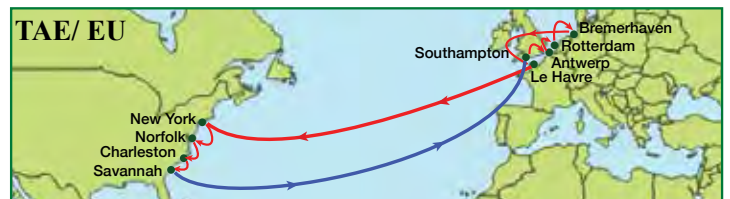

\*Westbound Charleston to Laem Chabang via Cape of Good Hope

From	To	Halifax	New York	Norfolk	Savannah	Charleston
	Dep/Arr	Sun	Wed	Mon	Thu	Tue
Kaohsiung	Tue	48	51	56	59	64
Haiphong	Sat	44	47	52	55	60
Cai Mep	Tue	41	44	49	52	57
Port Klang	Sat	37	40	45	48	53
Singapore	Tue	34	37	42	45	50
Colombo	Sun	29	32	37	40	45

\*Westbound via Cape of Good Hope

From	To	Norfolk	Charleston	Savannah	Jacksonville
	Dep/Arr	Wed	Sat	Wed	Sat
Cai Mep	Mon	45	48	52	55
Yantian	Sat	40	43	47	50
Shanghai	Thu	35	38	42	45
Pusan	Mon	31	34	38	41
Kobe	Wed	29	32	36	39

\*Westbound Jacksonville to Cai Mep via Cape of Good Hope

From	To	Houston	Mobile	Tampa
	Dep/Arr	Fri	Tue	Thu
Shanghai	Mon	32	36	38
Ningbo	Wed	30	34	36
Xiamen	Fri	28	32	34
Yantian	Sun	26	30	32

Scan to visit us online for our most up-to-date sailing schedules and company information.  
[www.evergreen-line.com](http://www.evergreen-line.com)

From	To	Houston	Mobile
	Dep/Arr	Sun	Fri
Kaohsiung	Sat	44	49
Cai Mep	Thu	39	44
Yantian	Mon	35	40
Ningbo	Fri	31	36
Shanghai	Sun	29	34
Pusan	Wed	26	31

From	To	New York	Norfolk	Charleston	Savannah
	Dep/Arr	Fri	Tue	Fri	Sun
Southampton	Sat	21	25	27	30
Antwerp	Mon	19	23	25	28
Rotterdam	Wed	17	21	23	26
Bremerhaven	Sat	15	19	21	24
Le Havre	Mon	11	15	17	20