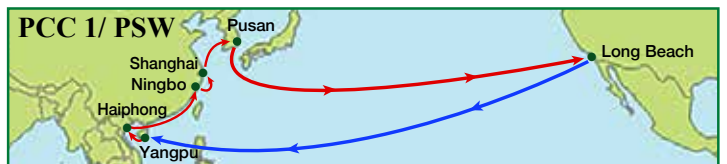

### SEA/ PSW

From	To Dep/Arr	Vancouver	
		Wed	
Laem Chabang	Sun	26	
Cai Mep	Wed	23	
Xiamen	Sun	18	
Ningbo	Wed	15	

### SEA 3/ PSW

From	To Dep/Arr	Vancouver	
		Tue	
Xiamen	Fri	19	
Hong Kong	Sun	17	
Yantian	Tue	15	

### PVCS/ PSW

From	To Dep/Arr	Vancouver	
		Fri	
Cai Mep	Fri	22	
Nansha	Tue	18	
Yantian	Thu	16	
Kaohsiung	Fri	15	

### PCC 1/ PSW

From	To Dep/Arr	Vancouver	
		Mon	
Yangpu	Sun	23	
Haiphong	Tue	21	
Ningbo	Sun	16	
Shanghai	Tue	14	
Pusan	Thu	12	

From	To	Colon	Savannah	New York	Boston	Baltimore
	Dep/Arr	Sat	Fri	Tue	Sat	Mon
Xiamen	Mon	34	40	44	48	50
Qingdao	Fri	30	36	40	44	46
Shanghai	Mon	27	33	37	41	43
Ningbo	Wed	25	31	35	39	41
Pusan	Sun	21	27	31	35	37