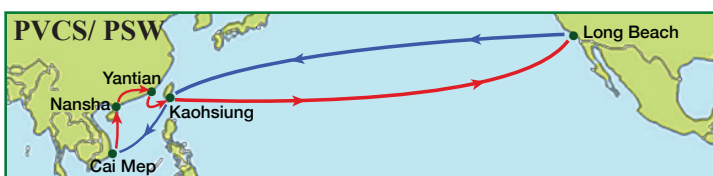

From	To Dep/Arr	Long Beach	
		Fri	Fri
Cai Mep	Fri	22	22
Nansha	Tue	18	18
Yantian	Thu	16	16
Kaohsiung	Fri	15	15