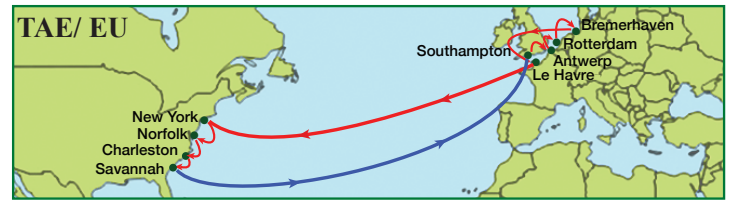

From	To	New York	Norfolk	Savannah
Tianjin	Thu	35	39	42
Qingdao	Sat	34	38	41
Ningbo	Tue	31	35	38
Shanghai	Thu	29	33	36
Pusan	Sun	26	30	33

From	To	New York	Savannah	Charleston
Laem Chabang	Fri	40	45	48
Cai Mep	Mon	37	42	45
Yangpu	Wed	35	40	43
Hong Kong	Sat	32	37	40
Yantian	Sun	31	36	39
Xiamen	Thu	29	34	37
Shanghai	Tue	27	32	35

*Westbound Charleston to Laem Chabang via Cape of Good Hope

From	To	Norfolk	New York	Charleston	Savannah
Port Klang	Fri	45	48	53	57
Cai Mep	Tue	41	44	49	53
Yantian	Sat	37	40	45	49
Shanghai	Thu	32	35	40	44
Pusan	Mon	28	31	36	40

*Westbound Savannah to Cai Mep via Cape of Good Hope

Scan to visit us online for our most up-to-date sailing schedules and company information.
www.evergreen-line.com

From	To	Houston	Mobile	Tampa
Shanghai	Mon	32	36	38
Ningbo	Wed	30	34	36
Xiamen	Fri	28	32	34
Yantian	Sun	26	30	32

*Westbound Miami to Singapore via Cape of Good Hope

EVERGREEN LINE

Import Sales Offices

Atlanta	770-953-2626	Miami	954-900-4638
Baltimore	410-513-1975	New York	201-761-3000
Charlotte	704-906-9761	San Francisco	510-633-5080
Chicago	630-575-4983	Seattle	425-646-4234
Dallas	972-246-2271	Toronto	416-644-4029
Houston	713-661-8884	Vancouver	604-639-8076
Los Angeles	714-822-6800		