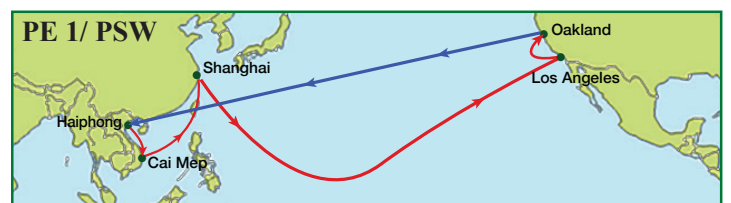

From	To Dep/Arr	Los Angeles	
		Mon	Mon
Haiphong	Wed	27	34
Cai Mep	Sun	23	30
Shanghai	Sun	16	23