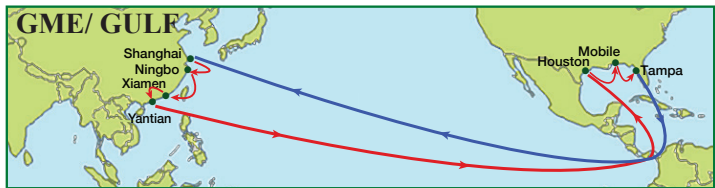

From	To	Colon	Savannah	New York	Norfolk
Port Klang	Fri	40	46	49	53
Cai Mep	Mon	37	43	46	50
Haiphong	Thu	34	40	43	47
Hong Kong	Sun	31	37	40	44
Kaohsiung	Wed	28	34	37	41
Yantian	Sat	25	31	34	38

*Westbound Norfolk to Port Klang via Cape of Good Hope

From	To	New York	Norfolk	Savannah
Tianjin	Thu	35	39	42
Qingdao	Sat	34	38	41
Ningbo	Tue	31	35	38
Shanghai	Thu	29	33	36
Pusan	Sun	26	30	33

From	To	New York	Savannah	Charleston
Laem Chabang	Fri	40	45	48
Cai Mep	Mon	37	42	45
Yangpu	Wed	35	40	43
Hong Kong	Sat	32	37	40
Yantian	Sun	31	36	39
Xiamen	Thu	29	34	37
Shanghai	Tue	27	32	35

*Westbound Charleston to Laem Chabang via Cape of Good Hope

From	To	Norfolk	New York	Charleston	Savannah
Port Klang	Fri	45	48	53	57
Cai Mep	Tue	41	44	49	53
Yantian	Sat	37	40	45	49
Shanghai	Thu	32	35	40	44
Pusan	Mon	28	31	36	40

*Westbound Savannah to Cai Mep via Cape of Good Hope

Scan to visit us online for our most up-to-date sailing schedules and company information.
www.evergreen-line.com

From	To	Houston	Mobile	Tampa
Shanghai	Mon	32	36	38
Ningbo	Wed	30	34	36
Xiamen	Fri	28	32	34
Yantian	Sun	26	30	32