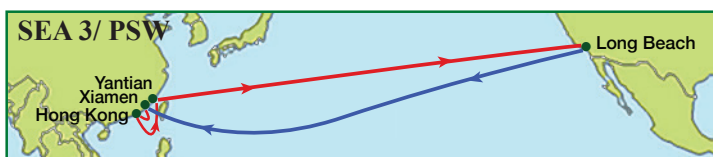

From	To Dep/Arr	Los Angeles	
		Wed	Fri
Xingang	Wed	22	31
Qingdao	Sat	19	28
Shanghai	Mon	17	26
Ningbo	Wed	15	24

From	To Dep/Arr	Los Angeles	
		Mon	Mon
Haiphong	Wed	27	34
Cai Mep	Sun	23	30
Shanghai	Sun	16	23

From	To Dep/Arr	Los Angeles	
		Sun	Sun
Singapore	Thu	32	32
Laem Chabang	Wed	26	26
Xiamen	Tue	20	20
Yantian	Fri	17	17

From	To Dep/Arr	Los Angeles	
		Mon	Mon
Laem Chabang	Wed	27	35
Cai Mep	Sat	24	32
Taipei	Wed	20	28
Kaohsiung	Sat	17	25
Yantian	Tue	14	22

From	To Dep/Arr	Prince Rupert	
		Wed	Thu
Tianjin	Fri	19	27
Qingdao	Mon	18	26
Shanghai	Thu	14	22

From	To Dep/Arr	Long Beach	
		Thu	Thu
Laem Chabang	Sun	26	26
Cai Mep	Wed	23	23
Haiphong	Sat	20	20
Xiamen	Tue	17	17
Ningbo	Thu	15	15

*Westbound Miami to Singapore via Cape of Good Hope

EVERGREEN LINE

Import Sales Offices

Atlanta	770-953-2626	Miami	954-900-4638
Baltimore	410-513-1975	New York	201-761-3000
Charlotte	704-906-9761	San Francisco	510-633-5080
Chicago	630-575-4983	Seattle	425-646-4234
Dallas	972-246-2271	Toronto	416-644-4029
Houston	713-661-8884	Vancouver	604-639-8076
Los Angeles	714-822-6800		