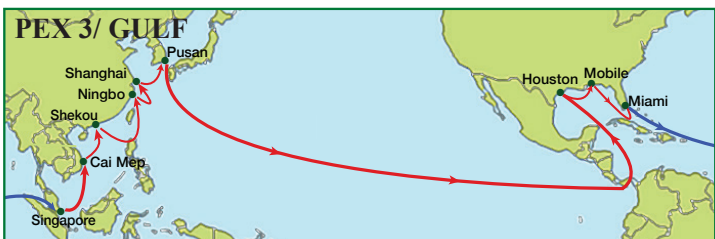

From	To	Houston	Mobile	Miami
Singapore	Sun	44	48	52
Cai Mep	Wed	41	45	49
Shekou	Sun	37	41	45
Ningbo	Thu	33	37	41
Shanghai	Sun	30	34	38
Pusan	Wed	27	31	35

*Westbound Miami to Singapore via Cape of Good Hope

EVERGREEN LINE

Import Sales Offices

Atlanta	770-953-2626	Miami	954-900-4638
Baltimore	410-513-1975	New York	201-761-3000
Charlotte	704-906-9761	San Francisco	510-633-5080
Chicago	630-575-4983	Seattle	425-646-4234
Dallas	972-246-2271	Toronto	416-644-4029
Houston	713-661-8884	Vancouver	604-639-8076
Los Angeles	714-822-6800		

Logistics Centers

Dallas	972-246-5500	New York*	201-761-3000
Los Angeles	714-822-6800	Vancouver	604-639-8080

*N. America Headquarters 052126