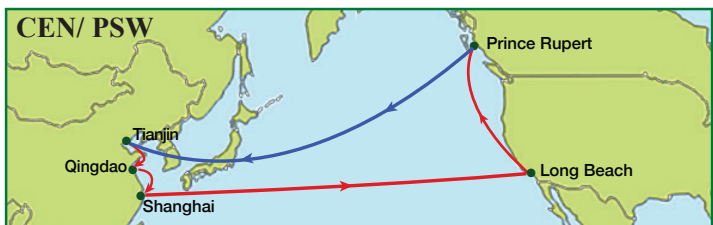

From	To Dep/Arr	Los Angeles	
		Wed	Fri
Xingang	Wed	22	31
Qingdao	Sat	19	28
Shanghai	Mon	17	26
Ningbo	Wed	15	24

From	To Dep/Arr	Los Angeles	
		Mon	Mon
Haiphong	Wed	27	34
Cai Mep	Sun	23	30
Shanghai	Sun	16	23

From	To Dep/Arr	Los Angeles	
		Sun	Sun
Singapore	Thu	32	32
Laem Chabang	Wed	26	26
Xiamen	Tue	20	20
Yantian	Fri	17	17

From	To Dep/Arr	Los Angeles	
		Mon	Mon
Laem Chabang	Wed	27	35
Cai Mep	Sat	24	32
Taipei	Wed	20	28
Kaohsiung	Sat	17	25
Yantian	Tue	14	22

From	To Dep/Arr	Prince Rupert	
		Wed	Thu
Tianjin	Fri	19	27
Qingdao	Mon	18	26
Shanghai	Thu	14	22

From	To Dep/Arr	Long Beach	
		Thu	Thu
Laem Chabang	Sun	26	26
Cai Mep	Wed	23	23
Haiphong	Sat	20	20
Xiamen	Tue	17	17
Ningbo	Thu	15	15

*Westbound Savannah to Cai Mep via Cape of Good Hope

Scan to visit us online for our most up-to-date sailing schedules and company information.
www.evergreen-line.com

From	To	Houston	Mobile	Tampa
Shanghai	Mon	32	36	38
Ningbo	Wed	30	34	36
Xiamen	Fri	28	32	34
Yantian	Sun	26	30	32