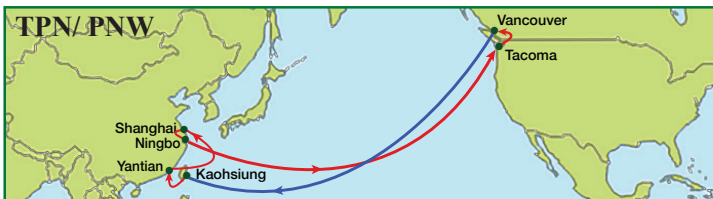

EVERGREEN LINE

North America Import

May 2026

From	To Dep/Arr	Vancouver	
		Wed	Sat
Haiphong	Sun	25	28
Yangpu	Tue	23	26
Hong Kong	Wed	22	25
Ningbo	Sun	18	21
Shanghai	Tues	16	19

From	To Dep/Arr	Vancouver	
		Mon	Fri
Hong Kong	Thu	18	22
Yantian	Fri	17	21
Kaohsiung	Sun	16	20

From	To Dep/Arr	Vancouver	
		Tue	Sun
Kaohsiung	Wed	21	26
Yantian	Fri	19	24
Shanghai	Tue	15	20
Ningbo	Thu	13	18

From	To Dep/Arr	Vancouver	
		Sun	Wed
Kwang Yang	Fri	31	34
Qingdao	Mon	28	31
Pusan	Fri	24	27
Ningbo	Mon	21	24
Shanghai	Sat	16	19

From	To Dep/Arr	Los Angeles	
		Wed	Fri
Xingang	Wed	22	31
Qingdao	Sat	19	28
Shanghai	Mon	17	26
Ningbo	Wed	15	24

From	To Dep/Arr	Los Angeles	
		Mon	Mon
Haiphong	Wed	27	34
Cai Mep	Sun	23	30
Shanghai	Sun	16	23

*Westbound Savannah to Cai Mep via Cape of Good Hope

Scan to visit us online for our most up-to-date sailing schedules and company information.
www.evergreen-line.com

From	To	Houston	Mobile	Tampa
Shanghai	Mon	32	36	38
Ningbo	Wed	30	34	36
Xiamen	Fri	28	32	34
Yantian	Sun	26	30	32