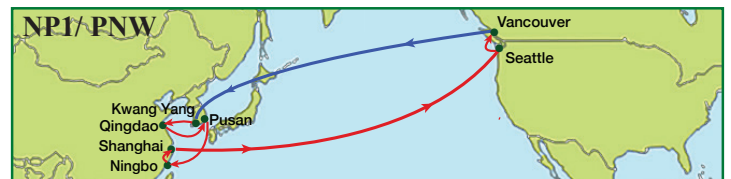

EVERGREEN LINE

North America Import

May 2026

From	To Dep/Arr	Vancouver	
		Wed	Sat
Haiphong	Sun	25	28
Yangpu	Tue	23	26
Hong Kong	Wed	22	25
Ningbo	Sun	18	21
Shanghai	Tues	16	19

From	To Dep/Arr	Vancouver	
		Mon	Fri
Hong Kong	Thu	18	22
Yantian	Fri	17	21
Kaohsiung	Sun	16	20

From	To Dep/Arr	Vancouver	
		Tue	Sun
Kaohsiung	Wed	21	26
Yantian	Fri	19	24
Shanghai	Tue	15	20
Ningbo	Thu	13	18

From	To Dep/Arr	Vancouver	
		Sun	Wed
Kwang Yang	Fri	31	34
Qingdao	Mon	28	31
Pusan	Fri	24	27
Ningbo	Mon	21	24
Shanghai	Sat	16	19

*Westbound Charleston to Laem Chabang via Cape of Good Hope

From	To	Norfolk	New York	Charleston	Savannah
Port Klang	Fri	45	48	53	57
Cai Mep	Tue	41	44	49	53
Yantian	Sat	37	40	45	49
Shanghai	Thu	32	35	40	44
Pusan	Mon	28	31	36	40

*Westbound Savannah to Cai Mep via Cape of Good Hope

Scan to visit us online for our most up-to-date sailing schedules and company information.
www.evergreen-line.com

From	To	Houston	Mobile	Tampa
Shanghai	Mon	32	36	38
Ningbo	Wed	30	34	36
Xiamen	Fri	28	32	34
Yantian	Sun	26	30	32