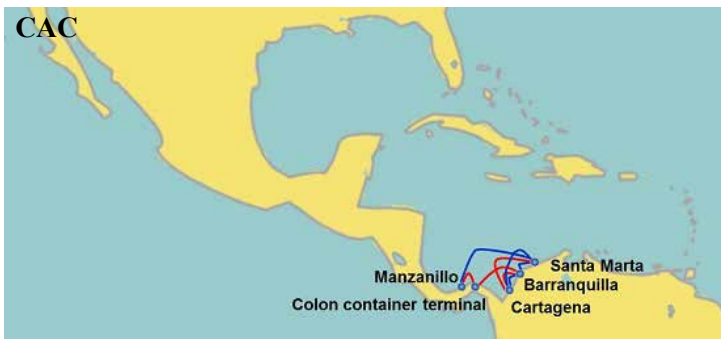

EVERGREEN LINE

NUE/EC Caribbean Feeder Services via transshipment at Colon

Service From	To Dep/Arr	CAN		CAW			CAJ		CAC		WSA			
		Caucedo Mon	Rio Haina Tue	Moin Wed	Pto Cortes Sat	Pto Santo Tomas Sun	Kingston Sun	Port Au Prince Mon	Barranquilla Sun	Cartagena Sun	Sta. Marta Mon	Buenaventura Thu	Callao Wed	Valparaiso Mon
Savannah	Sun	24	25	26	29	30	24	25	23	24	24	25	31	36
New York	Thu	20	21	22	25	26	20	21	19	20	20	21	27	32
Boston	Sun	16	17	18	21	22	16	17	15	16	16	18	24	29
Baltimore	Wed	14	15	16	19	20	14	15	13	14	14	16	22	27

Offering i-B/L, i-Dispatch, GreenX and other tools to keep your journey safe and simple.

EVERGREEN LINE *Here for you now. Here for you always.*

Reeper Online Service

Real-time Matters!

Smart reeper containers enable you to monitor your perishables and refrigerated goods in real-time throughout their entire journey.