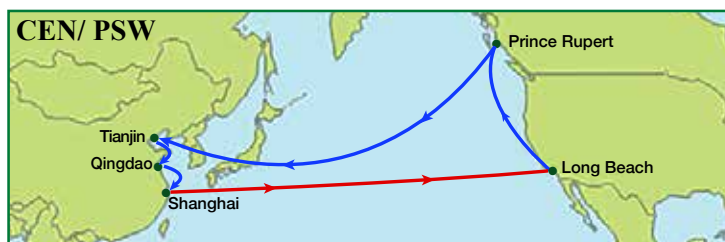

To Tianjin	Qingdao	Shanghai
From	Dep/Arr	Wed	Sat	Wed
Long Beach	Sun	25	28	32
Prince Rupert	Sun	18	21	25