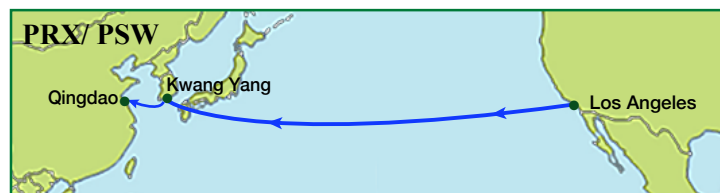

		To Kaohsiung	Haiphong	Cai Mep	Port Klang	Singapore	Colombo
From	Dep/Arr	Tue	Fri	Mon	Fri	Mon	Sun
Los Angeles	Fri	26	29	32	36	39	45
Oakland	Tue	22	25	28	32	35	41

		To Laem Chabang	Cai Mep	Xiamen	Ningbo
From	Dep/Arr	Fri	Tue	Sat	Tue
Long Beach	Mon	26	30	34	37

		To Pusan	Xiamen	Hong Kong	Yantian
From	Dep/Arr	Sun	Thu	Sat	Sun
Long Beach	Sat	16	20	22	23

		To Tianjin	Qingdao	Shanghai
From	Dep/Arr	Wed	Sat	Wed
Long Beach	Sun	25	28	32
Prince Rupert	Sun	18	21	25

		To Kwang Yang	Qingdao
From	Dep/Arr	Tue	Fri
Los Angeles	Thu	20	23

Reefer Online Service

Real-time Matters!

EVERGREEN LINE

From	To	Tokyo	Osaka	Kaohsiung	Yantian	Shanghai	Ningbo
	Dep/Arr	Tue	Thu	Tue	Thu	Mon	Tue
Tacoma	Sat	18	20	25	27	31	32
Vancouver	Wed	14	16	21	23	27	28

\*WB via Cape of Good Hope

From	To	Southampton	Antwerp	Rotterdam	Bremerhaven	Le Havre
	<b>Dep/Arr</b>					
New York	Mon	26	28	30	32	36
Norfolk	Wed	24	26	28	30	34
Charleston	Sat	21	23	25	27	31
Savannah	Wed	17	19	21	23	27