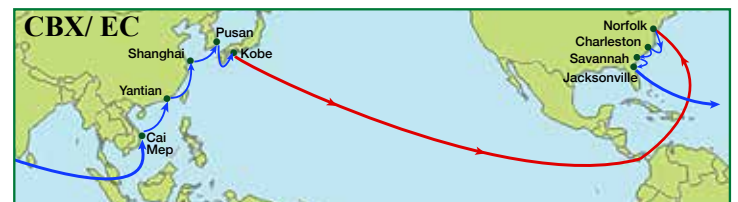

From	To	Cai Mep	Yantian	Shanghai	Pusan	Kobe
	Dep/Arr	Sun	Fri	Wed	Sun	Wed
Norfolk	Thu	46	51	56	60	63
Charleston	Sun	43	48	53	57	60
Savannah	Thu	39	44	49	53	56
Jacksonville	Sat	37	42	47	51	54

*WB via Cape of Good Hope