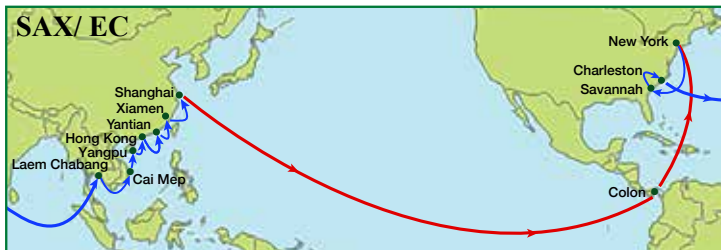

From	To	Colombo	Port Klang	Cai Mep	Haiphong	Hong Kong	Kaohsiung	Yantian
	Dep/Arr	Sun	Thu	Mon	Thu	Sat	Mon	Thu
Savannah	Wed	40	44	48	51	53	55	58
New York	Sun	36	40	44	47	49	51	54
Norfolk	Wed	33	37	41	44	46	48	51
Charleston	Sat	30	34	38	41	43	45	48

\*WB via Cape of Good Hope

From	To	Tianjin	Qingdao	Ningbo	Shanghai	Pusan
	Dep/Arr	Wed	Fri	Mon	Wed	Sat
New York	Sun	39	41	44	46	49
Norfolk	Tue	37	39	42	44	47
Savannah	Sat	33	35	38	40	43

From	To	Port Klang	Singapore	Laem Chabang	Cai Mep	Shanghai
	Dep/Arr	Sun	Thu	Tue	Sat	Thu
Halifax	Mon	56	60	65	69	74
New York	Fri	52	56	61	65	70
Norfolk	Tue	48	52	57	61	66
Savannah	Sat	44	48	53	57	62
Charleston	Thu	39	43	48	52	57

\*WB via Cape of Good Hope

From	To	Laem Chabang	Cai Mep	Yangpu	Hong Kong	Yantian	Xiamen	Shanghai
	Dep/Arr	Wed	Sun	Wed	Fri	Sat	Mon	Wed
New York	Fri	48	52	55	57	58	60	62
Savannah	Tue	44	48	51	53	54	56	58
Charleston	Thu	42	46	49	51	52	54	56

\*WB via Cape of Good Hope

From	To	Southampton	Antwerp	Rotterdam	Bremerhaven	Le Havre
	<b>Dep/Arr</b>					
New York	Mon	26	28	30	32	36
Norfolk	Wed	24	26	28	30	34
Charleston	Sat	21	23	25	27	31
Savannah	Wed	17	19	21	23	27