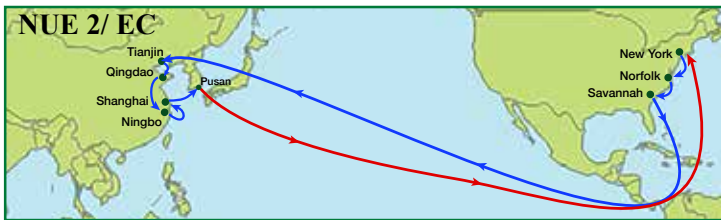

From	To	Tianjin	Qingdao	Ningbo	Shanghai	Pusan
	Dep/Arr	Wed	Fri	Mon	Wed	Sat
New York	Sun	39	41	44	46	49
Norfolk	Tue	37	39	42	44	47
Savannah	Sat	33	35	38	40	43