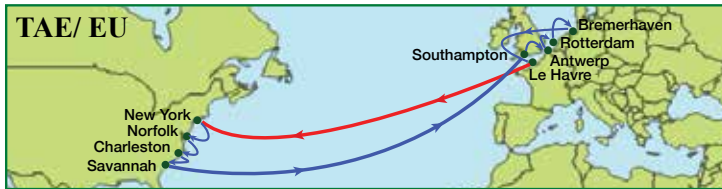

\*WB via Cape of Good Hope

From	To	Laem Chabang	Cai Mep	Yangpu	Hong Kong	Yantian	Xiamen	Shanghai
	Dep/Arr	Wed	Sun	Wed	Fri	Sat	Mon	Wed
New York	Fri	48	52	55	57	58	60	62
Savannah	Tue	44	48	51	53	54	56	58
Charleston	Thu	42	46	49	51	52	54	56

\*WB via Cape of Good Hope

From	To	Kaohsiung	Cai Mep	Yantian	Ningbo	Shanghai	Pusan
	<b>Dep/Arr</b>						
Houston	Wed	39	43	47	51	53	56
Mobile	Sat	36	40	44	48	50	53

From	To	Shanghai	Ningbo	Xiamen	Yantian
	<b>Dep/Arr</b>				
Houston	Sun	36	38	40	42
Mobile	Wed	33	35	37	39
Tampa	Fri	31	33	35	37

Visit our website for the most up-to-date sailing schedules and information.

From	To	Singapore	Cai Mep	Shekou	Ningbo	Shanghai	Pusan
	<b>Dep/Arr</b>						
Houston	Wed	39	43	47	50	53	56
Mobile	Sat	36	40	44	47	50	53
Miami	Wed	32	36	40	43	46	49

\*WB via Cape of Good Hope

From	To	Southampton	Antwerp	Rotterdam	Bremerhaven	Le Havre
	<b>Dep/Arr</b>					
New York	Mon	26	28	30	32	36
Norfolk	Wed	24	26	28	30	34
Charleston	Sat	21	23	25	27	31
Savannah	Wed	17	19	21	23	27