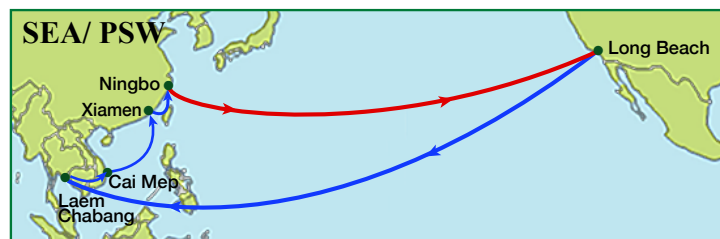

## North America Export

		To Xingang	Qingdao	Shanghai	Ningbo
From	Dep/Arr	Tue	Fri	Sun	Tue
Los Angeles	Tue	22	25	27	29
Oakland	Sun	17	20	22	24

		To Kaohsiung	Laem Chabang	Cai Mep	Taipei	Kaohsiung	Yantian
From	Dep/Arr	Wed	Tue	Fri	Tue	Thu	Sun
Los Angeles	Sat	19	25	28	32	34	37
Oakland	Wed	15	21	24	28	30	33

		To Kaohsiung	Haiphong	Cai Mep	Port Klang	Singapore	Colombo
From	Dep/Arr	Tue	Fri	Mon	Fri	Mon	Sun
Los Angeles	Fri	26	29	32	36	39	45
Oakland	Tue	22	25	28	32	35	41

		To Laem Chabang	Cai Mep	Xiamen	Ningbo
From	Dep/Arr	Fri	Tue	Sat	Tue
Long Beach	Mon	26	30	34	37

		To Pusan	Xiamen	Hong Kong	Yantian
From	Dep/Arr	Sun	Thu	Sat	Sun
Long Beach	Sat	16	20	22	23

		To Tianjin	Qingdao	Shanghai
From	Dep/Arr	Wed	Sat	Wed
Long Beach	Sun	25	28	32
Prince Rupert	Sun	18	21	25

		To Kwang Yang	Qingdao
From	Dep/Arr	Tue	Fri
Los Angeles	Thu	20	23

\*WB via Cape of Good Hope

From	To	Southampton	Antwerp	Rotterdam	Bremerhaven	Le Havre
	<b>Dep/Arr</b>					
New York	Mon	26	28	30	32	36
Norfolk	Wed	24	26	28	30	34
Charleston	Sat	21	23	25	27	31
Savannah	Wed	17	19	21	23	27