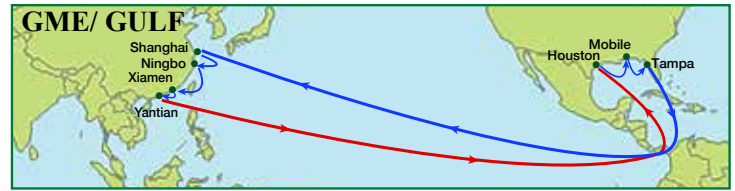

\*WB via Cape of Good Hope

From	To	Laem Chabang	Cai Mep	Yangpu	Hong Kong	Yantian	Xiamen	Shanghai
	Dep/Arr	Wed	Sun	Wed	Fri	Sat	Mon	Wed
New York	Fri	48	52	55	57	58	60	62
Savannah	Tue	44	48	51	53	54	56	58
Charleston	Thu	42	46	49	51	52	54	56

\*WB via Cape of Good Hope

From	To	Cai Mep	Yantian	Shanghai	Pusan	Kobe
	Dep/Arr	Sun	Fri	Wed	Sun	Wed
Norfolk	Thu	46	51	56	60	63
Charleston	Sun	43	48	53	57	60
Savannah	Thu	39	44	49	53	56
Jacksonville	Sat	37	42	47	51	54

\*WB via Cape of Good Hope

From	To	Kaohsiung	Cai Mep	Yantian	Ningbo	Shanghai	Pusan
	<b>Dep/Arr</b>						
Houston	Wed	39	43	47	51	53	56
Mobile	Sat	36	40	44	48	50	53

From	To	Shanghai	Ningbo	Xiamen	Yantian
	<b>Dep/Arr</b>				
Houston	Sun	36	38	40	42
Mobile	Wed	33	35	37	39
Tampa	Fri	31	33	35	37

\*WB via Cape of Good Hope

From	To	Southampton	Antwerp	Rotterdam	Bremerhaven	Le Havre
	<b>Dep/Arr</b>					
New York	Mon	26	28	30	32	36
Norfolk	Wed	24	26	28	30	34
Charleston	Sat	21	23	25	27	31
Savannah	Wed	17	19	21	23	27