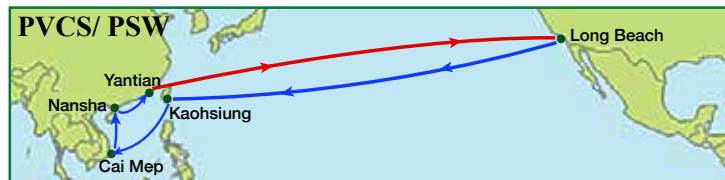

		To Kaohsiung	Haiphong	Cai Mep	Port Klang	Singapore	Colombo
From	Dep/Arr	Tue	Fri	Mon	Fri	Mon	Sun
Los Angeles	Fri	26	29	32	36	39	45
Oakland	Tue	22	25	28	32	35	41

		To Laem Chabang	Cai Mep	Xiamen	Ningbo
From	Dep/Arr	Fri	Tue	Sat	Tue
Long Beach	Mon	26	30	34	37

		To Pusan	Xiamen	Hong Kong	Yantian
From	Dep/Arr	Sun	Thu	Sat	Sun
Long Beach	Sat	16	20	22	23

		To Tianjin	Qingdao	Shanghai
From	Dep/Arr	Wed	Sat	Wed
Long Beach	Sun	25	28	32
Prince Rupert	Sun	18	21	25

		To Kwang Yang	Qingdao
From	Dep/Arr	Tue	Fri
Los Angeles	Thu	20	23

		To Kaohsiung	Cai Mep	Nansha	Yantian
From	Dep/Arr	Sun	Thu	Mon	Tue
Long Beach	Thu	18	22	26	27

		To Ningbo	Yangpu	Haiphong	Ningbo	Shanghai	Pusan
From	Dep/Arr	Tue	Sat	Mon	Fri	Sun	Wed
Long Beach	Sun	17	21	23	27	29	32

\*WB via Cape of Good Hope

From	To	Southampton	Antwerp	Rotterdam	Bremerhaven	Le Havre
	<b>Dep/Arr</b>					
New York	Mon	26	28	30	32	36
Norfolk	Wed	24	26	28	30	34
Charleston	Sat	21	23	25	27	31
Savannah	Wed	17	19	21	23	27