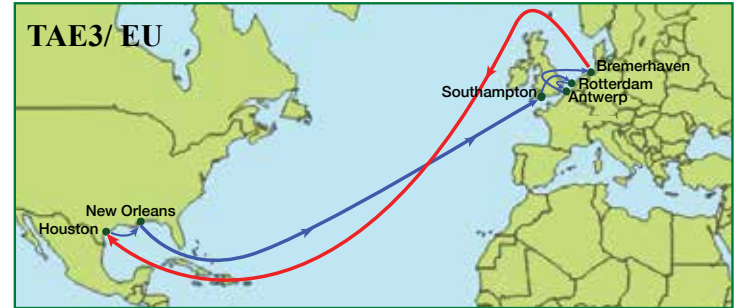

\*WB via Cape of Good Hope

From	To	Laem Chabang	Cai Mep	Yangpu	Hong Kong	Yantian	Xiamen	Shanghai
	Dep/Arr	Wed	Sun	Wed	Fri	Sat	Mon	Wed
New York	Fri	48	52	55	57	58	60	62
Savannah	Tue	44	48	51	53	54	56	58
Charleston	Thu	42	46	49	51	52	54	56

\*WB via Cape of Good Hope

From	To	Kaohsiung	Cai Mep	Yantian	Ningbo	Shanghai	Pusan
	<b>Dep/Arr</b>						
Houston	Wed	39	43	47	51	53	56
Mobile	Sat	36	40	44	48	50	53

From	To	Shanghai	Ningbo	Xiamen	Yantian
	<b>Dep/Arr</b>				
Houston	Sun	36	38	40	42
Mobile	Wed	33	35	37	39
Tampa	Fri	31	33	35	37

Visit our website for the most up-to-date sailing schedules and information.

From	To	Singapore	Cai Mep	Shekou	Ningbo	Shanghai	Pusan
	<b>Dep/Arr</b>						
Houston	Wed	39	43	47	50	53	56
Mobile	Sat	36	40	44	47	50	53
Miami	Wed	32	36	40	43	46	49

\*WB via Cape of Good Hope

From	To	Southampton	Antwerp	Rotterdam	Bremerhaven	Le Havre
	<b>Dep/Arr</b>					
New York	Mon	26	28	30	32	36
Norfolk	Wed	24	26	28	30	34
Charleston	Sat	21	23	25	27	31
Savannah	Wed	17	19	21	23	27