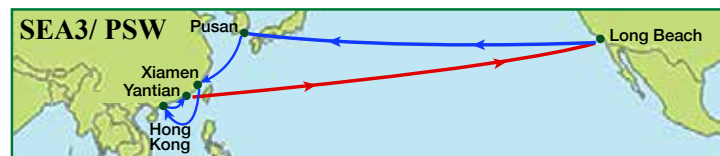

## North America Export

		To Xingang	Qingdao	Shanghai	Ningbo
From	Dep/Arr	Tue	Fri	Sun	Tue
Los Angeles	Tue	22	25	27	29
Oakland	Sun	17	20	22	24

		To Kaohsiung	Laem Chabang	Cai Mep	Taipei	Kaohsiung	Yantian
From	Dep/Arr	Wed	Tue	Fri	Tue	Thu	Sun
Los Angeles	Sat	19	25	28	32	34	37
Oakland	Wed	15	21	24	28	30	33

		To Kaohsiung	Haiphong	Cai Mep	Port Klang	Singapore	Colombo
From	Dep/Arr	Tue	Fri	Mon	Fri	Mon	Sun
Los Angeles	Fri	26	29	32	36	39	45
Oakland	Tue	22	25	28	32	35	41

		To Laem Chabang	Cai Mep	Xiamen	Ningbo
From	Dep/Arr	Fri	Tue	Sat	Tue
Long Beach	Mon	26	30	34	37

\*WB via Cape of Good Hope

From	To	Southampton	Antwerp	Rotterdam	Bremerhaven	Le Havre
	<b>Dep/Arr</b>					
New York	Mon	26	28	30	32	36
Norfolk	Wed	24	26	28	30	34
Charleston	Sat	21	23	25	27	31
Savannah	Wed	17	19	21	23	27