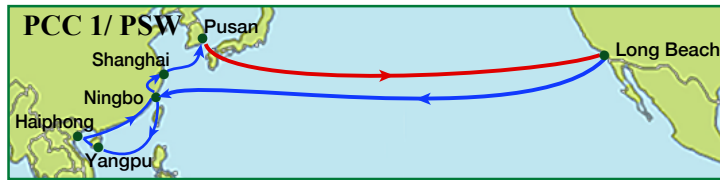

		To Pusan	Xiamen	Hong Kong	Yantian
From	Dep/Arr	Sun	Thu	Sat	Sun
Long Beach	Sat	16	20	22	23

		To Tianjin	Qingdao	Shanghai
From	Dep/Arr	Wed	Sat	Wed
Long Beach	Sun	25	28	32
Prince Rupert	Sun	18	21	25

		To Kwang Yang	Qingdao
From	Dep/Arr	Tue	Fri
Los Angeles	Thu	20	23

		To Kaohsiung	Cai Mep	Nansha	Yantian
From	Dep/Arr	Sun	Thu	Mon	Tue
Long Beach	Thu	18	22	26	27

		To Ningbo	Yangpu	Haiphong	Ningbo	Shanghai	Pusan
From	Dep/Arr	Tue	Sat	Mon	Fri	Sun	Wed
Long Beach	Sun	17	21	23	27	29	32

Reefer Online Service

Real-time Matters!

EVERGREEN LINE

From	To	Tokyo	Osaka	Kaohsiung	Yantian	Shanghai	Ningbo
	Dep/Arr	Tue	Thu	Tue	Thu	Mon	Tue
Tacoma	Sat	18	20	25	27	31	32
Vancouver	Wed	14	16	21	23	27	28

\*WB via Cape of Good Hope

From	To	Southampton	Antwerp	Rotterdam	Bremerhaven	Le Havre
	<b>Dep/Arr</b>					
New York	Mon	26	28	30	32	36
Norfolk	Wed	24	26	28	30	34
Charleston	Sat	21	23	25	27	31
Savannah	Wed	17	19	21	23	27