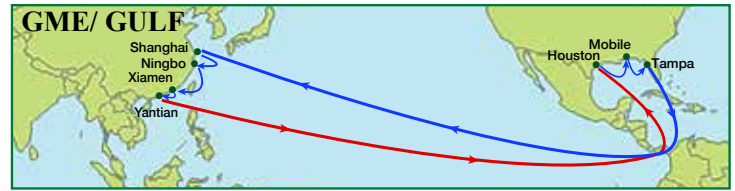

From	To	Tianjin	Qingdao	Ningbo	Shanghai	Pusan
	Dep/Arr	Wed	Fri	Mon	Wed	Sat
New York	Sun	39	41	44	46	49
Norfolk	Tue	37	39	42	44	47
Savannah	Sat	33	35	38	40	43

From	To	Port Klang	Cai Mep	Yantian	Shanghai	Pusan
	Dep/Arr	Wed	Mon	Thu	Wed	Sat
Norfolk	Tue	51	56	59	65	68
New York	Fri	48	53	56	62	65
Charleston	Tue	44	49	52	58	61
Savannah	Sat	40	45	48	54	57

\*WB via Cape of Good Hope

From	To	Laem Chabang	Cai Mep	Yangpu	Hong Kong	Yantian	Xiamen	Shanghai
	Dep/Arr	Wed	Sun	Wed	Fri	Sat	Mon	Wed
New York	Fri	48	52	55	57	58	60	62
Savannah	Tue	44	48	51	53	54	56	58
Charleston	Thu	42	46	49	51	52	54	56

\*WB via Cape of Good Hope

From	To	Kaohsiung	Cai Mep	Yantian	Ningbo	Shanghai	Pusan
	<b>Dep/Arr</b>						
Houston	Wed	39	43	47	51	53	56
Mobile	Sat	36	40	44	48	50	53

From	To	Shanghai	Ningbo	Xiamen	Yantian
	<b>Dep/Arr</b>				
Houston	Sun	36	38	40	42
Mobile	Wed	33	35	37	39
Tampa	Fri	31	33	35	37

\*WB via Cape of Good Hope

From	To	Southampton	Antwerp	Rotterdam	Bremerhaven	Le Havre
	<b>Dep/Arr</b>					
New York	Mon	26	28	30	32	36
Norfolk	Wed	24	26	28	30	34
Charleston	Sat	21	23	25	27	31
Savannah	Wed	17	19	21	23	27