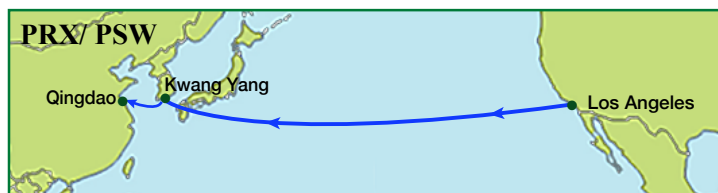

PE 1/ PSW		Kaohsiung	Haiphong	Cai Mep	Shanghai
From	To	Fri	Mon	Sat	Fri
Los Angeles	Dep/Arr Fri	29	32	37	43
Oakland	Dep/Arr Wed	24	27	32	38

SEA/ PSW		Laem Chabang	Cai Mep	Haiphong	Xiamen	Ningbo
From	To	Fri	Tue	Fri	Mon	Wed
Long Beach	Dep/Arr Mon	26	30	33	36	38

CEN/ PSW		Tianjin	Qingdao	Shanghai
From	To	Wed	Sat	Wed
Long Beach	Dep/Arr Sun	25	28	32
Prince Rupert	Dep/Arr Sun	18	21	25

SEA3/ PSW		Pusan	Xiamen	Hong Kong	Yantian
From	To	Sun	Thu	Sat	Sun
Long Beach	Dep/Arr Sat	16	20	22	23

Reefer Online Service

Real-time Matters!

EVERGREEN LINE

From	To	Tokyo	Osaka	Kaohsiung	Yantian	Shanghai	Ningbo
	Dep/Arr	Tue	Thu	Tue	Thu	Mon	Tue
Tacoma	Sat	18	20	25	27	31	32
Vancouver	Wed	14	16	21	23	27	28

\*WB via Cape of Good Hope

From	To	Southampton	Antwerp	Rotterdam	Bremerhaven	Le Havre
	<b>Dep/Arr</b>					
New York	Mon	26	28	30	32	36
Norfolk	Wed	24	26	28	30	34
Charleston	Sat	21	23	25	27	31
Savannah	Wed	17	19	21	23	27