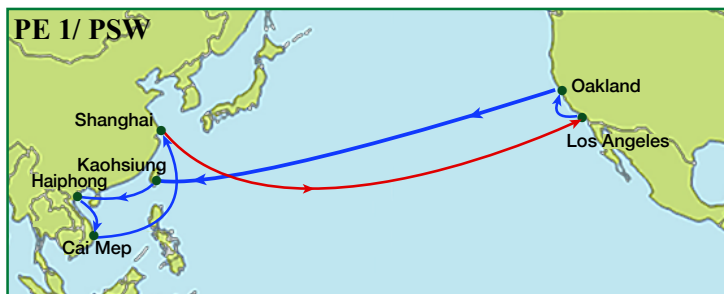

## North America Export

CPS/ PSW		Xingang	Qingdao	Shanghai	Ningbo
From	To	Tue	Fri	Sun	Tue
Los Angeles	Dep/Arr Tue	22	25	27	29
Oakland	Dep/Arr Sun	17	20	22	24

HTW/ PSW		Kaohsiung	Laem Chabang	Cai Mep	Taipei	Kaohsiung	Yantian
From	To	Wed	Tue	Fri	Tue	Thu	Sun
Los Angeles	Dep/Arr Sat	19	25	28	32	34	37
Oakland	Dep/Arr Wed	15	21	24	28	30	33

PE 1/ PSW		Kaohsiung	Haiphong	Cai Mep	Shanghai
From	To	Fri	Mon	Sat	Fri
Los Angeles	Dep/Arr Fri	29	32	37	43
Oakland	Dep/Arr Wed	24	27	32	38

SEA/ PSW		Laem Chabang	Cai Mep	Haiphong	Xiamen	Ningbo
From	To	Fri	Tue	Fri	Mon	Wed
Long Beach	Dep/Arr Mon	26	30	33	36	38

CEN/ PSW		Tianjin	Qingdao	Shanghai
From	To	Wed	Sat	Wed
Long Beach	Dep/Arr Sun	25	28	32
Prince Rupert	Dep/Arr Sun	18	21	25

SEA3/ PSW		Pusan	Xiamen	Hong Kong	Yantian
From	To	Sun	Thu	Sat	Sun
Long Beach	Dep/Arr Sat	16	20	22	23

\*WB via Cape of Good Hope

From	To	Southampton	Antwerp	Rotterdam	Bremerhaven	Le Havre
	<b>Dep/Arr</b>					
New York	Mon	26	28	30	32	36
Norfolk	Wed	24	26	28	30	34
Charleston	Sat	21	23	25	27	31
Savannah	Wed	17	19	21	23	27