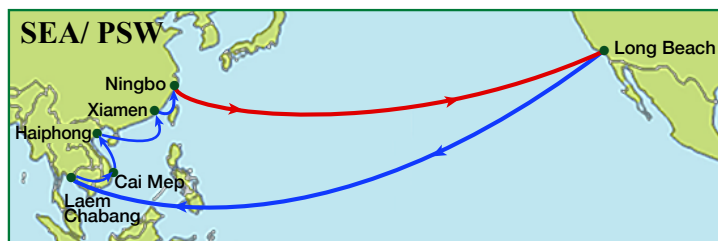

## North America Export

CPS/ PSW		Xingang	Qingdao	Shanghai	Ningbo
From	To	Tue	Fri	Sun	Tue
Los Angeles	Dep/Arr Tue	22	25	27	29
Oakland	Dep/Arr Sun	17	20	22	24

HTW/ PSW		Kaohsiung	Laem Chabang	Cai Mep	Taipei	Kaohsiung	Yantian
From	To	Wed	Tue	Fri	Tue	Thu	Sun
Los Angeles	Dep/Arr Sat	19	25	28	32	34	37
Oakland	Dep/Arr Wed	15	21	24	28	30	33

PE 1/ PSW		Kaohsiung	Haiphong	Cai Mep	Shanghai
From	To	Fri	Mon	Sat	Fri
Los Angeles	Dep/Arr Fri	29	32	37	43
Oakland	Dep/Arr Wed	24	27	32	38

SEA/ PSW		Laem Chabang	Cai Mep	Haiphong	Xiamen	Ningbo
From	To	Fri	Tue	Fri	Mon	Wed
Long Beach	Dep/Arr Mon	26	30	33	36	38

CEN/ PSW		Tianjin	Qingdao	Shanghai
From	To	Wed	Sat	Wed
Long Beach	Dep/Arr Sun	25	28	32
Prince Rupert	Dep/Arr Sun	18	21	25

SEA3/ PSW		Pusan	Xiamen	Hong Kong	Yantian
From	To	Sun	Thu	Sat	Sun
Long Beach	Dep/Arr Sat	16	20	22	23

\*WB via Cape of Good Hope

From	To	Southampton	Antwerp	Rotterdam	Bremerhaven	Le Havre
	<b>Dep/Arr</b>					
New York	Mon	26	28	30	32	36
Norfolk	Wed	24	26	28	30	34
Charleston	Sat	21	23	25	27	31
Savannah	Wed	17	19	21	23	27