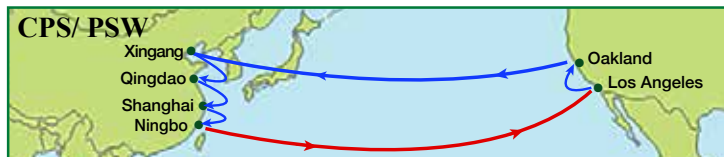

# EVERGREEN LINE

A leading OCEAN Alliance member

May 2026

## North America Export

CPS/ PSW		Xingang	Qingdao	Shanghai	Ningbo
From	To	Tue	Fri	Sun	Tue
Los Angeles	Dep/Arr Tue	22	25	27	29
Oakland	Dep/Arr Sun	17	20	22	24

HTW/ PSW		Kaohsiung	Laem Chabang	Cai Mep	Taipei	Kaohsiung	Yantian
From	To	Wed	Tue	Fri	Tue	Thu	Sun
Los Angeles	Dep/Arr Sat	19	25	28	32	34	37
Oakland	Dep/Arr Wed	15	21	24	28	30	33

PE 1/ PSW		Kaohsiung	Haiphong	Cai Mep	Shanghai
From	To	Fri	Mon	Sat	Fri
Los Angeles	Dep/Arr Fri	29	32	37	43
Oakland	Dep/Arr Wed	24	27	32	38

SEA/ PSW		Laem Chabang	Cai Mep	Haiphong	Xiamen	Ningbo
From	To	Fri	Tue	Fri	Mon	Wed
Long Beach	Dep/Arr Mon	26	30	33	36	38

\*WB via Cape of Good Hope

From	To	Southampton	Antwerp	Rotterdam	Bremerhaven	Le Havre
	<b>Dep/Arr</b>					
New York	Mon	26	28	30	32	36
Norfolk	Wed	24	26	28	30	34
Charleston	Sat	21	23	25	27	31
Savannah	Wed	17	19	21	23	27