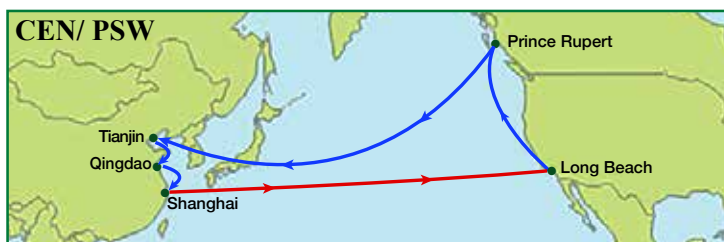

## North America Export

CPS/ PSW		Xingang	Qingdao	Shanghai	Ningbo
From	To	Tue	Fri	Sun	Tue
Los Angeles	Dep/Arr Tue	22	25	27	29
Oakland	Dep/Arr Sun	17	20	22	24

HTW/ PSW		Kaohsiung	Laem Chabang	Cai Mep	Taipei	Kaohsiung	Yantian
From	To	Wed	Tue	Fri	Tue	Thu	Sun
Los Angeles	Dep/Arr Sat	19	25	28	32	34	37
Oakland	Dep/Arr Wed	15	21	24	28	30	33

PE 1/ PSW		Kaohsiung	Haiphong	Cai Mep	Shanghai
From	To	Fri	Mon	Sat	Fri
Los Angeles	Dep/Arr Fri	29	32	37	43
Oakland	Dep/Arr Wed	24	27	32	38

SEA/ PSW		Laem Chabang	Cai Mep	Haiphong	Xiamen	Ningbo
From	To	Fri	Tue	Fri	Mon	Wed
Long Beach	Dep/Arr Mon	26	30	33	36	38

\*WB via Cape of Good Hope

From	To	Southampton	Antwerp	Rotterdam	Bremerhaven	Le Havre
	<b>Dep/Arr</b>					
New York	Mon	26	28	30	32	36
Norfolk	Wed	24	26	28	30	34
Charleston	Sat	21	23	25	27	31
Savannah	Wed	17	19	21	23	27