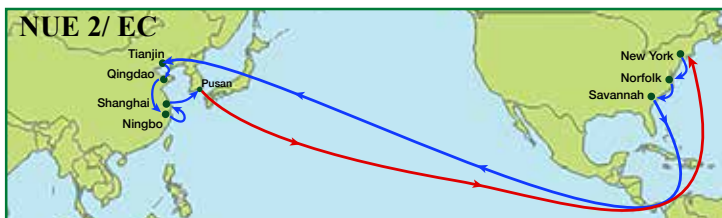

From	To	Tianjin	Dalian
	Dep/Arr	Wed	Fri
Vancouver	Fri	20	22
Seattle	Sun	18	20

From	To	Kwang Yang	Qingdao	Pusan	Ningbo	Shanghai
	Dep/Arr	Thu	Sun	Wed	Sun	Fri
Vancouver	Sat	20	23	26	30	35
Seattle	Tue	17	20	23	27	32

From	To	Kaohsiung	Hong Kong	Yantian
	Dep/Arr	Mon	Wed	Thu
Vancouver	Thu	19	21	22
Seattle	Sat	17	19	20

From	To	Xiamen	Qingdao	Shanghai	Ningbo	Pusan
	Dep/Arr	Sun	Thu	Sun	Tue	Sat
Savannah	Sun	43	47	50	52	56
New York	Tue	41	45	48	50	54
Boston	Sun	36	40	43	45	49
Baltimore	Wed	33	37	40	42	46

From	To	Port Klang	Cai Mep	Haiphong	Hong Kong	Kaohsiung	Yantian
	Dep/Arr	Thu	Sun	Thu	Sat	Mon	Thu
Savannah	Wed	44	47	51	53	55	58
New York	Sun	40	43	47	49	51	54
Norfolk	Wed	37	40	44	46	48	51

\*WB via Cape of Good Hope

\*WB via Cape of Good Hope

From	To	Southampton	Antwerp	Rotterdam	Bremerhaven	Le Havre
	<b>Dep/Arr</b>					
New York	Mon	26	28	30	32	36
Norfolk	Wed	24	26	28	30	34
Charleston	Sat	21	23	25	27	31
Savannah	Wed	17	19	21	23	27