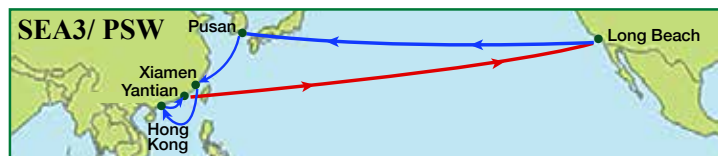

## North America Export

CPS/ PSW		Xingang	Qingdao	Shanghai	Ningbo
From	To	Tue	Fri	Sun	Tue
Los Angeles	Dep/Arr Tue	22	25	27	29
Oakland	Dep/Arr Sun	17	20	22	24

HTW/ PSW		Kaohsiung	Laem Chabang	Cai Mep	Taipei	Kaohsiung	Yantian
From	To	Wed	Tue	Fri	Tue	Thu	Sun
Los Angeles	Dep/Arr Sat	19	25	28	32	34	37
Oakland	Dep/Arr Wed	15	21	24	28	30	33

PE 1/ PSW		Kaohsiung	Haiphong	Cai Mep	Shanghai
From	To	Fri	Mon	Sat	Fri
Los Angeles	Dep/Arr Fri	29	32	37	43
Oakland	Dep/Arr Wed	24	27	32	38

SEA/ PSW		Laem Chabang	Cai Mep	Haiphong	Xiamen	Ningbo
From	To	Fri	Tue	Fri	Mon	Wed
Long Beach	Dep/Arr Mon	26	30	33	36	38

CEN/ PSW		Tianjin	Qingdao	Shanghai
From	To	Wed	Sat	Wed
Long Beach	Dep/Arr Sun	25	28	32
Prince Rupert	Dep/Arr Sun	18	21	25

SEA3/ PSW		Pusan	Xiamen	Hong Kong	Yantian
From	To	Sun	Thu	Sat	Sun
Long Beach	Dep/Arr Sat	16	20	22	23

\*WB via Cape of Good Hope

From	To	Southampton	Antwerp	Rotterdam	Bremerhaven	Le Havre
	<b>Dep/Arr</b>					
New York	Mon	26	28	30	32	36
Norfolk	Wed	24	26	28	30	34
Charleston	Sat	21	23	25	27	31
Savannah	Wed	17	19	21	23	27