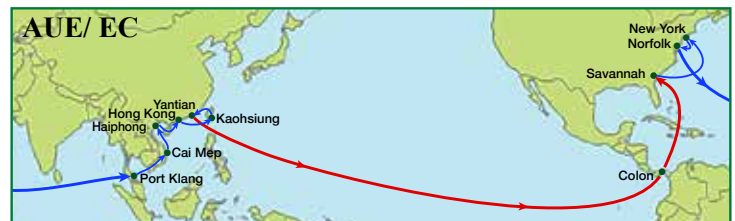

Reefer Online Service

Real-time Matters!

EVERGREEN LINE

From	To	Tokyo	Osaka	Kaohsiung	Yantian	Shanghai	Ningbo
	Dep/Arr	Tue	Thu	Tue	Thu	Mon	Tue
Tacoma	Sat	18	20	25	27	31	32
Vancouver	Wed	14	16	21	23	27	28

From	To	Tianjin	Dalian
	Dep/Arr	Wed	Fri
Vancouver	Fri	20	22
Seattle	Sun	18	20

From	To	Kwang Yang	Qingdao	Pusan	Ningbo	Shanghai
	Dep/Arr	Thu	Sun	Wed	Sun	Fri
Vancouver	Sat	20	23	26	30	35
Seattle	Tue	17	20	23	27	32

From	To	Kaohsiung	Hong Kong	Yantian
	Dep/Arr	Mon	Wed	Thu
Vancouver	Thu	19	21	22
Seattle	Sat	17	19	20

From	To	Xiamen	Qingdao	Shanghai	Ningbo	Pusan
	Dep/Arr	Sun	Thu	Sun	Tue	Sat
Savannah	Sun	43	47	50	52	56
New York	Tue	41	45	48	50	54
Boston	Sun	36	40	43	45	49
Baltimore	Wed	33	37	40	42	46

From	To	Port Klang	Cai Mep	Haiphong	Hong Kong	Kaohsiung	Yantian
	Dep/Arr	Thu	Sun	Thu	Sat	Mon	Thu
Savannah	Wed	44	47	51	53	55	58
New York	Sun	40	43	47	49	51	54
Norfolk	Wed	37	40	44	46	48	51

\*WB via Cape of Good Hope