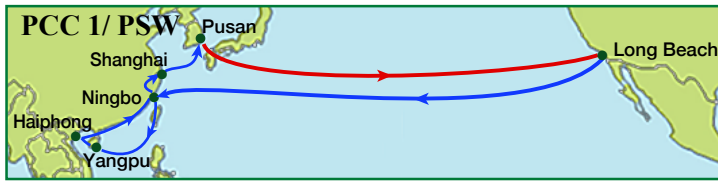

CEN/ PSW		Tianjin	Qingdao	Shanghai
From	To	Wed	Sat	Wed
Long Beach	Dep/Arr Sun	25	28	32
Prince Rupert	Dep/Arr Sun	18	21	25

SEA3/ PSW		Pusan	Xiamen	Hong Kong	Yantian
From	To	Sun	Thu	Sat	Sun
Long Beach	Dep/Arr Sat	16	20	22	23

PRX/ PSW		Kwang Yang	Qingdao
From	To	Tue	Fri
Los Angeles	Dep/Arr Thu	20	23

PVCS/ PSW		Kaohsiung	Cai Mep	Nansha	Yantian
From	To	Sun	Thu	Mon	Tue
Long Beach	Dep/Arr Thu	18	22	26	27

PCC 1/ PSW		Ningbo	Yangpu	Haiphong	Ningbo	Shanghai	Pusan
From	To	Tue	Sat	Mon	Fri	Sun	Wed
Long Beach	Dep/Arr Sun	17	21	23	27	29	32

Reefer Online Service

Real-time Matters!

EVERGREEN LINE

From	To	Tokyo	Osaka	Kaohsiung	Yantian	Shanghai	Ningbo
	Dep/Arr	Tue	Thu	Tue	Thu	Mon	Tue
Tacoma	Sat	18	20	25	27	31	32
Vancouver	Wed	14	16	21	23	27	28

\*WB via Cape of Good Hope

From	To	Southampton	Antwerp	Rotterdam	Bremerhaven	Le Havre
	<b>Dep/Arr</b>					
New York	Mon	26	28	30	32	36
Norfolk	Wed	24	26	28	30	34
Charleston	Sat	21	23	25	27	31
Savannah	Wed	17	19	21	23	27