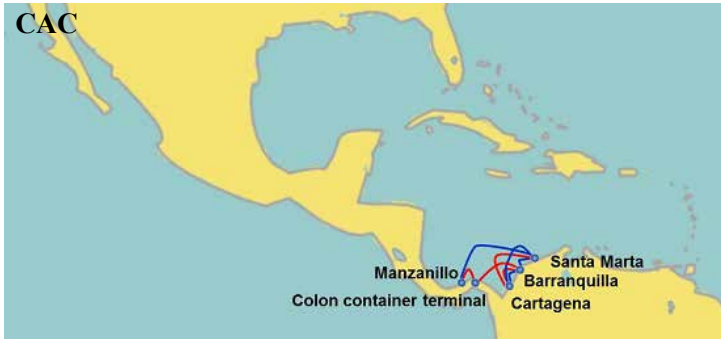

EVERGREEN LINE

NUE/EC Caribbean Feeder Services via transshipment at Colon

Service	To	CAN				CAW			CAJ			CAC		WSA		
		Cartagena	Caucedo	Rio Haina	Moin	Pto Santo	Tomas	Pto Cortes	Kingston	Port Au Prince	Barranquilla	Cartagena	Sta. Marta	Buenaventura	Callao	Valparaiso
From	Dep/Arr	Thu	Mon	Tue	Thu	Sun	Mon	Sun	Mon	Sun	Sun	Mon	Thu	Wed	Mon	
Savannah	Sun	18	22	23	24	27	28	21	22	21	21	22	25	31	36	
New York	Thu	14	18	19	20	23	24	17	18	17	17	18	21	27	32	
Boston	Sun	11	15	16	17	20	21	14	15	14	14	15	18	24	29	
Baltimore	Wed	8	12	13	14	17	18	11	12	11	11	12	16	22	27	

Offering i-B/L, i-Dispatch, GreenX and other tools to keep your journey safe and simple.

EVERGREEN LINE *Here for you now. Here for you always.*

Reeper Online Service

Real-time Matters!

Smart reeper containers enable you to monitor your perishables and refrigerated goods in real-time throughout their entire journey.