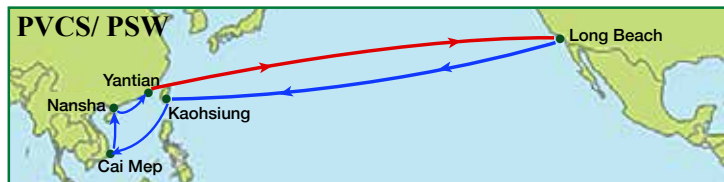

PVCS/ PSW		Kaohsiung	Cai Mep	Nansha	Yantian
From	To	Sun	Thu	Mon	Tue
Long Beach	Dep/Arr Thu	18	22	26	27